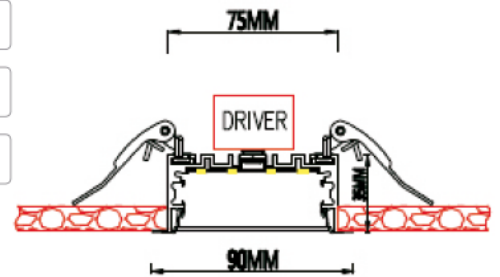

LINEAR LED RECESSED LIGHT 9035 SERIES

color options

DL-90L1-9035

DL-90L2-9035

DL-90L3-9035

DL-90T-9035

DL-90X-9035

FEATURES

APPLICATIONS

- Office, meeting room, hotel, school, shopping mall, cinema, etc.

SIZE in mm

Item No.	Power	Input Voltage	Lumen Flux	LEDsP	Product weight	Product size
DL-LR9035-20W	20W	AC100-277V	2,000LM±5%	0.2W 2835SMD	2kg	600x70x35mm
DL-LR9035-40W	40W	AC100-277V	4,000LM±5%	0.2W 2835SMD	2.5kg	1200x70x35mm
DL-LR9035-60W	60W	AC100-277V	6,000LM±5%	0.2W 2835SMD	3.5kg	1800x70x35mm
DL-LR9035-80W	80W	AC100-277V	8,000LM±5%	0.2W 2835SMD	4.5kg	2400x70x35mm