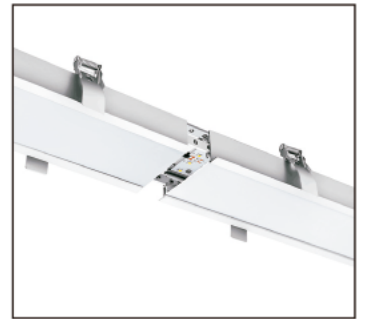

LINEAR LED RECESSED LIGHT 9035 SERIES

color options

DL-90L1-9035

DL-90L2-9035

DL-90L3-9035

DL-90T-9035

DL-90X-9035

FEATURES

- Decent seamlessly linkable design into different pattern with smart connectors
- Ceiling recessed installation with smooth uniform lighting effect
- High efficacy over 100lm/w, 80Ra
- High performance Epistar chip 2835SMD
- High reliable UL approved flicker free power driver
- Silver, white and black finishing optional
- 5 smart connectors optional including L shape, X, T shape available
- 3 year warranty

APPLICATIONS

- Office, meeting room, hotel, school, shopping mall, cinema, etc.

SIZE in mm

Item No.	Power	Input Voltage	Lumen Flux	LEDsP	Product weight	Product size
DL-LR9035-20W	20W	AC100-277V	2,000LM±5%	0.2W 2835SMD	2kg	600x70x35mm
DL-LR9035-40W	40W	AC100-277V	4,000LM±5%	0.2W 2835SMD	2.5kg	1200x70x35mm
DL-LR9035-60W	60W	AC100-277V	6,000LM±5%	0.2W 2835SMD	3.5kg	1800x70x35mm
DL-LR9035-80W	80W	AC100-277V	8,000LM±5%	0.2W 2835SMD	4.5kg	2400x70x35mm