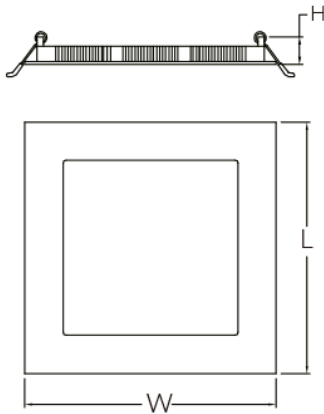

Slim Square LED Panel Light

FEATURES

- Stylish ultra slim square design
- Smooth uniform lighting distribution
- High cost effective and reliable power driver
- Easy installation

APPLICATIONS

- Store, hotel, shopping mall, bank, etc.

SIZE in mm

LIGHT DISTRIBUTION CURVE

Item No.	Power	Input Voltage	Lumen Flux	Body material	Cut-out size	Product size (L*W*H)	Packing CTN size
DL-DLSECO-3W	3W	AC100-240V	210LM±10%	Aluminum +PMMA	75*75mm	85*85*12mm	61*17*31mm (50pcs/CTN)
DL-DLSECO-6W	6W	AC100-240V	450LM±10%	Aluminum +PMMA	110*110mm	120*120*12mm	68*17*34mm (50pcs/CTN)
DL-DLSECO-9W	9W	AC100-240V	720LM±10%	Aluminum +PMMA	135*135mm	150*150*12mm	55*32*33mm (30pcs/CTN)
DL-DLSECO-12W	12W	AC100-240V	1,000LM±10%	Aluminum +PMMA	160*160mm	172*172*12mm	55*32*33mm (30pcs/CTN)
DL-DLSECO-15W	15W	AC100-240V	1,250LM±10%	Aluminum +PMMA	180*180mm	192*192*12mm	48*31*29mm (30pcs/CTN)
DL-DLSECO-18W	18W	AC100-240V	1,500LM±10%	Aluminum +PMMA	210*210mm	225*225*12mm	48*31*29mm (20pcs/CTN)
DL-DLSECO-24W	24W	AC100-240V	2,000LM±10%	Aluminum +PMMA	280*280mm	300*300*12mm	63*30*37mm (20pcs/CTN)