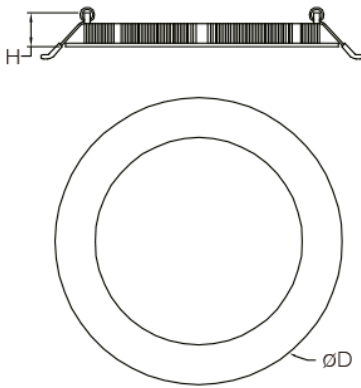

Slim Round LED Panel Light

FEATURES

- Stylish ultra slim round design
- Smooth uniform lighting distribution
- High cost effective and reliable power driver
- Easy installation
- 2 year warranty

APPLICATIONS

- Store, hotel, shopping mall, bank, etc.

SIZE in mm

LIGHT DISTRIBUTION CURVE

Item No.	Power	Input Voltage	Lumen Flux	Body material	Cut-out size	Product size (D*H)	Packing CTN size
DL-DLECO-3W	3W	AC100-240V	210LM±10%	Aluminum +PMMA	D70mm	D80*H12mm	61*17*31mm (50pcs/CTN)
DL-DLECO-6W	6W	AC100-240V	450LM±10%	Aluminum +PMMA	D105mm	D120*H12mm	68*17*34mm (50pcs/CTN)
DL-DLECO-9W	9W	AC100-240V	720LM±10%	Aluminum +PMMA	D130mm	D146*H12mm	55*32*33mm (30pcs/CTN)
DL-DLECO-12W	12W	AC100-240V	1,000LM±10%	Aluminum +PMMA	D155mm	D174*H12mm	55*32*33mm (30pcs/CTN)
DL-DLECO-15W	15W	AC100-240V	1,250LM±10%	Aluminum +PMMA	D185mm	D200*H12mm	48*31*29mm (30pcs/CTN)
DL-DLECO-18W	18W	AC100-240V	1,500LM±10%	Aluminum +PMMA	D205mm	D225*H12mm	48*31*29mm (20pcs/CTN)
DL-DLECO-24W	24W	AC100-240V	2,000LM±10%	Aluminum +PMMA	D285mm	D300*H12mm	63*30*37mm (20pcs/CTN)