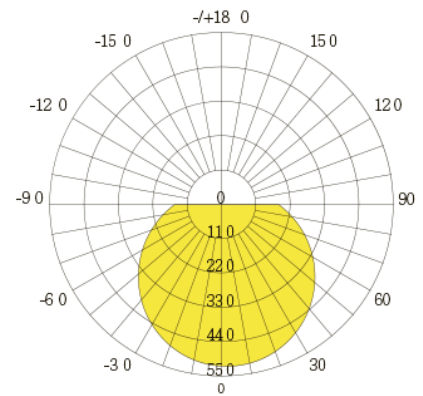

Integrated T8 LED Tube

FEATURES

- Perfect plug and play replacement for fluorescent tube luminaire
- High efficacy 100lm/w at 80Ra
- Smart linkable design for varying application
- Smooth uniform lighting distribution
- Easy installation using supplied accessory for surface mount installation
- 3 year warranty

APPLICATIONS

- Office, hospital, school, meeting room, etc.

SIZE in mm

LIGHT DISTRIBUTION CURVE

Item No.	Power	Input Voltage	Lumen Flux	Product weight	Product Size (L*W*H)
DL-T8060-10W	10W	AC100-240V	1,000LM±10%	0.25kg	600*32*30mm
DL-T8120-18W	18W	AC100-240V	1,800LM±10%	0.4kg	1200*32*30mm
DL-T8150-22W	22W	AC100-240V	2,200LM±10%	0.5kg	1500*32*30mm

CCT: 3000K/4000K/5000K/6500K