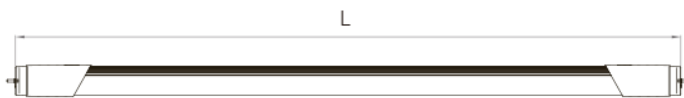

Integrated T8 LED Tube

FEATURES

- Perfect plug and play replacement for fluorescent tube luminaire
- High efficacy 100lm/w at 80Ra
- Smart linkable design for varying application
- Smooth uniform lighting distribution
- Easy installation using supplied accessory for surface mount installation
- 3 year warranty

APPLICATIONS

- Office, hospital, school, meeting room, etc.

SIZE in mm

LIGHT DISTRIBUTION CURVE

Item No.	Power	Input Voltage	Lumen Flux	Product weight	Product Size (L*W*H)
DL-T8060-10W	10W	AC100-240V	1,000LM±10%	0.25kg	600*32*30mm
DL-T8120-18W	18W	AC100-240V	1,800LM±10%	0.4kg	1200*32*30mm
DL-T8150-22W	22W	AC100-240V	2,200LM±10%	0.5kg	1500*32*30mm