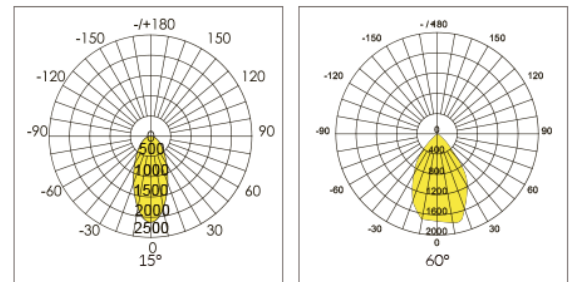

Zoomable COB Track Light

FEATURES

- Innovative beam angle adjustable design
- Zoomable between 10° to 60°
- High performance CITIZEN COB (90Ra optional)
- High reliable UL approved power driver
- Rotatable with Horizontal 350°& Vertical 90°
- 2 & 3-phase circuit socket optional
- Triac dimmable optional

APPLICATIONS

- Accent lighting in shopping center, retail store, museum, gallery, etc.

SIZE in mm

LIGHT DISTRIBUTION CURVE

Item No.	Power	Input Voltage	Lumen Flux	Housing	Product weight	Product size (D*H)	Packing CTN size
DL-TLZ-20W	20W	AC100-277V	1,800LM±5% (at 60°BA)	Anodized 6063 AL	1.3kg	ø60*130mm	630*485*270mm (10pcs/CTN)
DL-TLZ-30W	30W	AC100-277V	2,550LM±5% (at 60°BA)	Anodized 6063 AL	1.7kg	ø70*144mm	550*510*320mm (8pcs/CTN)
DL-TLZ-40W	40W	AC100-277V	3,400LM±5% (at 60°BA)	Anodized 6063 AL	2kg	ø81*175mm	595*595*340mm (8pcs/CTN)