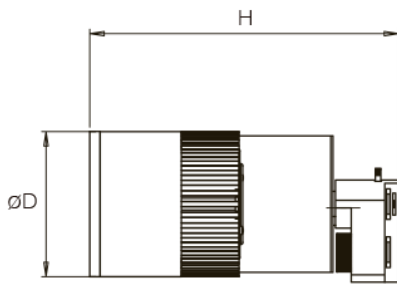

Zoomable COB Track Light

FEATURES

- Innovative beam angle adjustable design
- Zoomable between 10° to 60°
- High performance CITIZEN COB (90Ra optional)
- High reliable UL approved power driver
- Rotatable with Horizontal 350°& Vertical 90°
- 2 & 3-phase circuit socket optional
- Triac dimmable optional

APPLICATIONS

- Accent lighting in shopping center, retail store, museum, gallery, etc.

SIZE in mm

LIGHT DISTRIBUTION CURVE

Item No.	Power	Input Voltage	Lumen Flux	Housing	Product weight	Product size (D*H)	Packing CTN size
DL-TLZ-20W	20W	AC100-277V	1,800LM±5% (at 60°BA)	Anodized 6063 AL	1.3kg	ø60*130mm	630*485*270mm (10pcs/CTN)
DL-TLZ-30W	30W	AC100-277V	2,550LM±5% (at 60°BA)	Anodized 6063 AL	1.7kg	ø70*144mm	550*510*320mm (8pcs/CTN)
DL-TLZ-40W	40W	AC100-277V	3,400LM±5% (at 60°BA)	Anodized 6063 AL	2kg	ø81*175mm	595*595*340mm (8pcs/CTN)