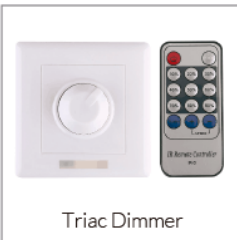

## FEATURES

- Elegant slim design
- High performance CITIZEN COB(90Ra optional)
- High reliable UL approved power driver
- Rotatable with Horizontal 350°& Vertical 90°
- Black and white housing optional
- 2 & 3-phase circuit socket optional
- Triac dimmable optional