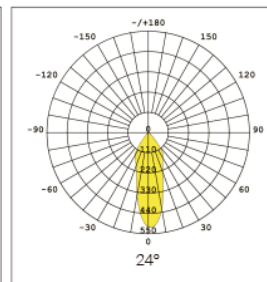

COB Track Light H Series

FEATURES

- High brightness solution for high ceiling lighting application
- High performance CITIZEN COB (90Ra optional)
- High reliable UL approved power driver
- Smooth uniform lighting effect
- Robust housing with heat copper pipe design for speedy heat transfer
- 2 & 3-phase circuit socket optional
- Triac dimmable optional

APPLICATIONS

- Accent lighting in shopping center, retail store, museum, gallery, etc.

SIZE in mm

LIGHT DISTRIBUTION CURVE

Item No.	Power	Input Voltage	Lumen Flux	Product weight	Product size (D*H)	Packing CTN size
DL-TLH-80W	80W	AC100-277V	7,000lm	2.5kg	∅114*200mm	520*520*400mm (12pcs/CTN)