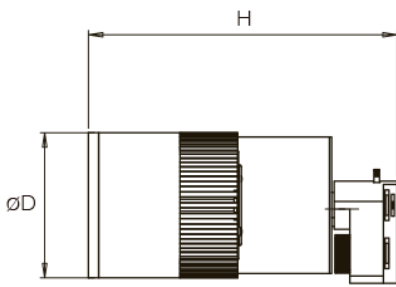

COB Track Light H Series

FEATURES

- High brightness solution for high ceiling lighting application
- High performance CITIZEN COB (90Ra optional)
- High reliable UL approved power driver
- Smooth uniform lighting effect
- Robust housing with heat copper pipe design for speedy heat transfer
- 2 & 3-phase circuit socket optional
- Triac dimmable optional

APPLICATIONS

- Accent lighting in shopping center, retail store, museum, gallery, etc.

SIZE in mm

LIGHT DISTRIBUTION CURVE

Item No.	Power	Input Voltage	Lumen Flux	Product weight	Product size (D*H)	Packing CTN size
DL-TLH-80W	80W	AC100-277V	7,000lm	2.5kg	∅114*200mm	520*520*400mm (12pcs/CTN)