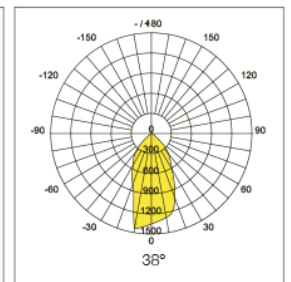

COB Track Light H Series

FEATURES

- High brightness solution for high ceiling lighting application
- High performance CITIZEN COB (90Ra optional)
- High reliable UL approved power driver
- Smooth uniform lighting effect
- Robust housing with heat copper pipe design for speedy heat transfer
- 2 & 3-phase circuit socket optional
- Triac dimmable optional

APPLICATIONS

- Accent lighting in shopping center, retail store, museum, gallery, etc.

SIZE in mm

LIGHT DISTRIBUTION CURVE

Item No.	Power	Input Voltage	Lumen Flux	Product weight	Product size (D*H)	Packing CTN size
DL-TLH-80W	80W	AC100-277V	7,000lm	2.5kg	∅114*200mm	520*520*400mm (12pcs/CTN)