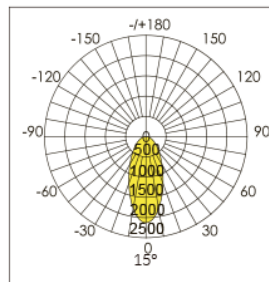

COB Track Light H Series

FEATURES

- High brightness solution for high ceiling lighting application
- High performance CITIZEN COB (90Ra optional)
- High reliable UL approved power driver
- Smooth uniform lighting effect
- Robust housing with heat copper pipe design for speedy heat transfer
- 2 & 3-phase circuit socket optional
- Triac dimmable optional

APPLICATIONS

- Accent lighting in shopping center, retail store, museum, gallery, etc.

SIZE in mm

LIGHT DISTRIBUTION CURVE

Item No.	Power	Input Voltage	Lumen Flux	Product weight	Product size (D*H)	Packing CTN size
DL-TLH-80W	80W	AC100-277V	7,000lm	2.5kg	∅114*200mm	520*520*400mm (12pcs/CTN)