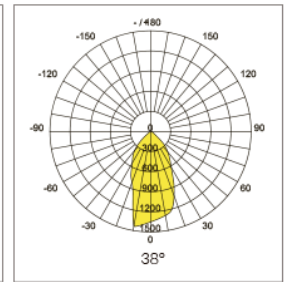

COB Track Light M Series

FEATURES

- Stylish design with anti-glare design
- High performance CITIZEN COB(90Ra optional)
- High reliable UL approved power driver
- Rotatable with Horizontal 350°& Vertical 90°
- Black and white housing optional
- 2 & 3-phase circuit socket optional
- Triac dimmable optional

APPLICATIONS

- Accent lighting in shopping center, retail store, supermarket, etc.

SIZE in mm

LIGHT DISTRIBUTION CURVE

Item No.	Power	Input Voltage	Lumen Flux	Finishing	Product size (D*H)
DL-TLM-12W	12W	AC100-277V	800LM±5%	black / white	ø60*120mm
DL-TLM-15W	15W	AC100-277V	1,100LM±5%	black / white	ø60*120mm
DL-TLM-20W	20W	AC100-277V	1,550LM±5%	black / white	ø66*168mm
DL-TLM-30W	30W	AC100-277V	2,500lm±5%	black / white	ø73*186mm
DL-TLM-35W	35W	AC100-277V	2,950LM±5%	black / white	ø73*186mm