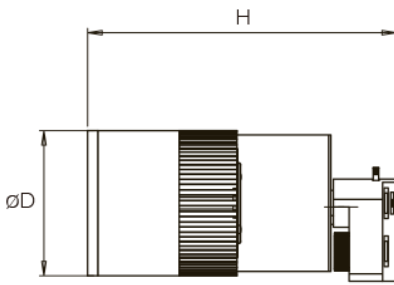

COB Track Light M Series

FEATURES

- Stylish design with anti-glare design
- High performance CITIZEN COB(90Ra optional)
- High reliable UL approved power driver
- Rotatable with Horizontal 350°& Vertical 90°
- Black and white housing optional
- 2 & 3-phase circuit socket optional
- Triac dimmable optional

APPLICATIONS

- Accent lighting in shopping center, retail store, supermarket, etc.

SIZE in mm

LIGHT DISTRIBUTION CURVE

Item No.	Power	Input Voltage	Lumen Flux	Finishing	Product size (D*H)
DL-TLM-12W	12W	AC100-277V	800LM±5%	black / white	ø60*120mm
DL-TLM-15W	15W	AC100-277V	1,100LM±5%	black / white	ø60*120mm
DL-TLM-20W	20W	AC100-277V	1,550LM±5%	black / white	ø66*168mm
DL-TLM-30W	30W	AC100-277V	2,500lm±5%	black / white	ø73*186mm
DL-TLM-35W	35W	AC100-277V	2,950LM±5%	black / white	ø73*186mm