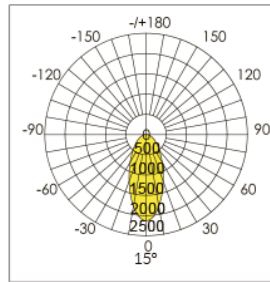

COB Track Light M Series

FEATURES

- Stylish design with anti-glare design
- High performance CITIZEN COB(90Ra optional)
- High reliable UL approved power driver
- Rotatable with Horizontal 350°& Vertical 90°
- Black and white housing optional
- 2 & 3-phase circuit socket optional
- Triac dimmable optional

APPLICATIONS

- Accent lighting in shopping center, retail store, supermarket, etc.

SIZE in mm

LIGHT DISTRIBUTION CURVE

Item No.	Power	Input Voltage	Lumen Flux	Finishing	Product size (D*H)
DL-TLM-12W	12W	AC100-277V	800LM±5%	black / white	ø60*120mm
DL-TLM-15W	15W	AC100-277V	1,100LM±5%	black / white	ø60*120mm
DL-TLM-20W	20W	AC100-277V	1,550LM±5%	black / white	ø66*168mm
DL-TLM-30W	30W	AC100-277V	2,500lm±5%	black / white	ø73*186mm
DL-TLM-35W	35W	AC100-277V	2,950LM±5%	black / white	ø73*186mm