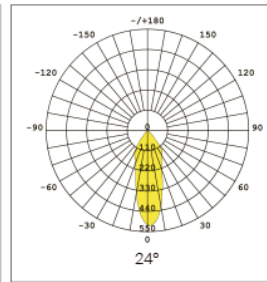

COB Track Light M Series

FEATURES

- Stylish design with anti-glare design
- High performance CITIZEN COB(90Ra optional)
- High reliable UL approved power driver
- Rotatable with Horizontal 350°& Vertical 90°
- Black and white housing optional
- 2 & 3-phase circuit socket optional
- Triac dimmable optional

APPLICATIONS

- Accent lighting in shopping center, retail store, supermarket, etc.

SIZE in mm

LIGHT DISTRIBUTION CURVE

Item No.	Power	Input Voltage	Lumen Flux	Finishing	Product size (D*H)
DL-TLM-12W	12W	AC100-277V	800LM±5%	black / white	ø60*120mm
DL-TLM-15W	15W	AC100-277V	1,100LM±5%	black / white	ø60*120mm
DL-TLM-20W	20W	AC100-277V	1,550LM±5%	black / white	ø66*168mm
DL-TLM-30W	30W	AC100-277V	2,500lm±5%	black / white	ø73*186mm
DL-TLM-35W	35W	AC100-277V	2,950LM±5%	black / white	ø73*186mm