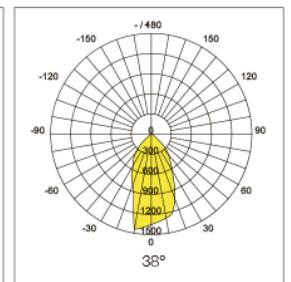

COB Track Light D Series

FEATURES

- Stylish design with high cost effective
- High performance CITIZEN COB(90Ra optional)
- High reliable UL approved power driver
- Rotatable with Horizontal 350°& Vertical 90°
- Black and white housing optional
- 2 & 3-phase circuit socket optional
- Triac dimmable optional

APPLICATIONS

- Accent lighting in shopping center, retail store, supermarket, etc.

SIZE in mm

LIGHT DISTRIBUTION CURVE

Item No.	Power	Input Voltage	Lumen Flux	Finishing	Product size (D*H)
DL-TLD-30W	30W	AC100-277V	2,700LM±5%	black / white	∅70*162mm
DL-TLD-35W	35W	AC100-277V	3,200LM±5%	black / white	∅70*188mm
DL-TLD-40W	40W	AC100-277V	3,400LM±5%	black / white	∅70*188mm