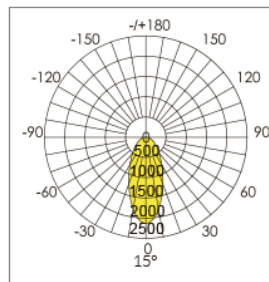

COB Track Light D Series

FEATURES

- Stylish design with high cost effective
- High performance CITIZEN COB(90Ra optional)
- High reliable UL approved power driver
- Rotatable with Horizontal 350°& Vertical 90°
- Black and white housing optional
- 2 & 3-phase circuit socket optional
- Triac dimmable optional

APPLICATIONS

- Accent lighting in shopping center, retail store, supermarket, etc.

SIZE in mm

LIGHT DISTRIBUTION CURVE

Item No.	Power	Input Voltage	Lumen Flux	Finishing	Product size (D*H)
DL-TLD-30W	30W	AC100-277V	2,700LM±5%	black / white	∅70*162mm
DL-TLD-35W	35W	AC100-277V	3,200LM±5%	black / white	∅70*188mm
DL-TLD-40W	40W	AC100-277V	3,400LM±5%	black / white	∅70*188mm