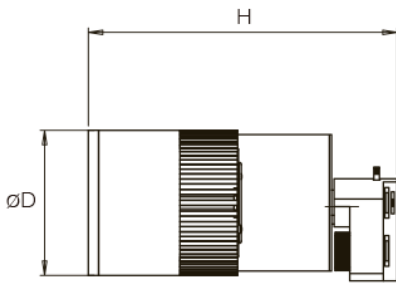

COB Track Light D Series

FEATURES

- Stylish design with high cost effective
- High performance CITIZEN COB(90Ra optional)
- High reliable UL approved power driver
- Rotatable with Horizontal 350°& Vertical 90°
- Black and white housing optional
- 2 & 3-phase circuit socket optional
- Triac dimmable optional

APPLICATIONS

- Accent lighting in shopping center, retail store, supermarket, etc.

SIZE in mm

LIGHT DISTRIBUTION CURVE

Item No.	Power	Input Voltage	Lumen Flux	Finishing	Product size (D*H)
DL-TLD-30W	30W	AC100-277V	2,700LM±5%	black / white	∅70*162mm
DL-TLD-35W	35W	AC100-277V	3,200LM±5%	black / white	∅70*188mm
DL-TLD-40W	40W	AC100-277V	3,400LM±5%	black / white	∅70*188mm