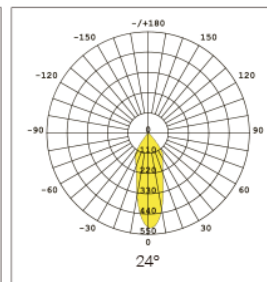

COB Track Light D Series

FEATURES

- Stylish design with high cost effective
- High performance CITIZEN COB(90Ra optional)
- High reliable UL approved power driver
- Rotatable with Horizontal 350°& Vertical 90°
- Black and white housing optional
- 2 & 3-phase circuit socket optional
- Triac dimmable optional

APPLICATIONS

- Accent lighting in shopping center, retail store, supermarket, etc.

SIZE in mm

LIGHT DISTRIBUTION CURVE

Item No.	Power	Input Voltage	Lumen Flux	Finishing	Product size (D*H)
DL-TLD-30W	30W	AC100-277V	2,700LM±5%	black / white	∅70*162mm
DL-TLD-35W	35W	AC100-277V	3,200LM±5%	black / white	∅70*188mm
DL-TLD-40W	40W	AC100-277V	3,400LM±5%	black / white	∅70*188mm