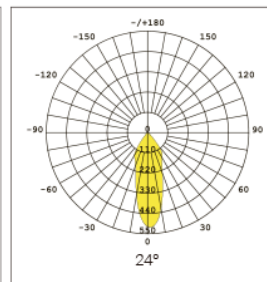

COB Track Light E Series

FEATURES

- Stylish design with high cost effective
- High performance CITIZEN COB(90Ra optional)
- High reliable UL approved power driver
- Rotatable with Horizontal 350°& Vertical 90°
- Black and white housing optional
- 2 & 3-phase circuit socket optional
- Triac dimmable optional

APPLICATIONS

- Accent lighting in shopping center, retail store, supermarket, etc.

SIZE in mm

LIGHT DISTRIBUTION CURVE

Item No.	Power	Input Voltage	Lumen Flux	Finishing	Product size (D*H)
DL-TLE-15W	15W	AC100-277V	1,100LM±5%	black / white	∅66*125mm
DL-TLE-20W	20W	AC100-277V	1,550LM±5%	black / white	∅66*125mm
DL-TLE-25W	25W	AC100-277V	1,900LM±5%	black / white	∅66*125mm
DL-TLE-30W	30W	AC100-277V	2,400lm±5%	black / white	∅66*155mm
DL-TLE-40W	40W	AC100-277V	3,500LM±5%	black / white	∅85*140mm