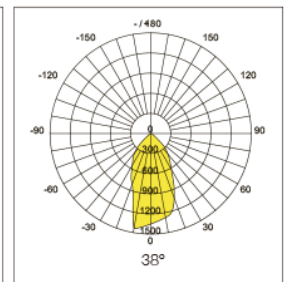

COB Track Light E Series

FEATURES

- Stylish design with high cost effective
- High performance CITIZEN COB(90Ra optional)
- High reliable UL approved power driver
- Rotatable with Horizontal 350°& Vertical 90°
- Black and white housing optional
- 2 & 3-phase circuit socket optional
- Triac dimmable optional

APPLICATIONS

- Accent lighting in shopping center, retail store, supermarket, etc.

SIZE in mm

LIGHT DISTRIBUTION CURVE

Item No.	Power	Input Voltage	Lumen Flux	Finishing	Product size (D*H)
DL-TLE-15W	15W	AC100-277V	1,100LM±5%	black / white	∅66*125mm
DL-TLE-20W	20W	AC100-277V	1,550LM±5%	black / white	∅66*125mm
DL-TLE-25W	25W	AC100-277V	1,900LM±5%	black / white	∅66*125mm
DL-TLE-30W	30W	AC100-277V	2,400lm±5%	black / white	∅66*155mm
DL-TLE-40W	40W	AC100-277V	3,500LM±5%	black / white	∅85*140mm