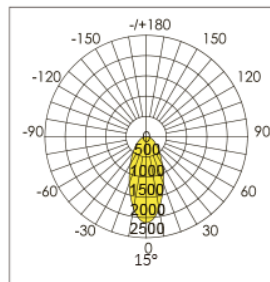

COB Track Light E Series

FEATURES

- Stylish design with high cost effective
- High performance CITIZEN COB(90Ra optional)
- High reliable UL approved power driver
- Rotatable with Horizontal 350°& Vertical 90°
- Black and white housing optional
- 2 & 3-phase circuit socket optional
- Triac dimmable optional

APPLICATIONS

- Accent lighting in shopping center, retail store, supermarket, etc.

SIZE in mm

LIGHT DISTRIBUTION CURVE

Item No.	Power	Input Voltage	Lumen Flux	Finishing	Product size (D*H)
DL-TLE-15W	15W	AC100-277V	1,100LM±5%	black / white	∅66*125mm
DL-TLE-20W	20W	AC100-277V	1,550LM±5%	black / white	∅66*125mm
DL-TLE-25W	25W	AC100-277V	1,900LM±5%	black / white	∅66*125mm
DL-TLE-30W	30W	AC100-277V	2,400lm±5%	black / white	∅66*155mm
DL-TLE-40W	40W	AC100-277V	3,500LM±5%	black / white	∅85*140mm