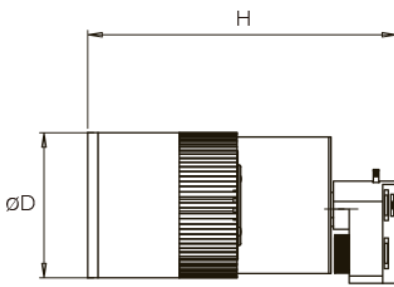

COB Track Light E Series

FEATURES

- Stylish design with high cost effective
- High performance CITIZEN COB(90Ra optional)
- High reliable UL approved power driver
- Rotatable with Horizontal 350°& Vertical 90°
- Black and white housing optional
- 2 & 3-phase circuit socket optional
- Triac dimmable optional

APPLICATIONS

- Accent lighting in shopping center, retail store, supermarket, etc.

SIZE in mm

LIGHT DISTRIBUTION CURVE

Item No.	Power	Input Voltage	Lumen Flux	Finishing	Product size (D*H)
DL-TLE-15W	15W	AC100-277V	1,100LM±5%	black / white	∅66*125mm
DL-TLE-20W	20W	AC100-277V	1,550LM±5%	black / white	∅66*125mm
DL-TLE-25W	25W	AC100-277V	1,900LM±5%	black / white	∅66*125mm
DL-TLE-30W	30W	AC100-277V	2,400lm±5%	black / white	∅66*155mm
DL-TLE-40W	40W	AC100-277V	3,500LM±5%	black / white	∅85*140mm