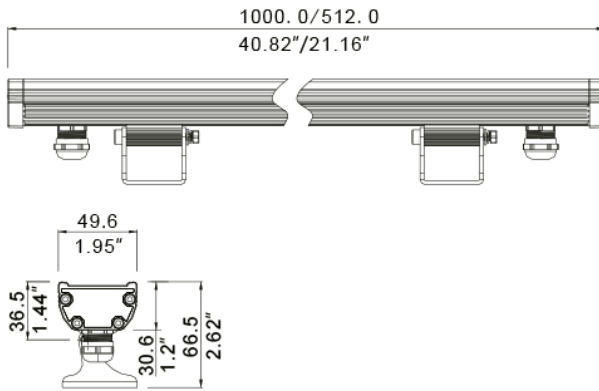

RGB LED Wallwasher

RGB Controller

FEATURES

- Elegant linear wallwasher RGB lighting effect
- High performance Philips 3030 RGB LED
- High quality IP65 external constant 24V power driver
- Smart plug and play design with male and female connector at two ends
- RGB color change via waterproof RGB controller and remote controller
- Multiple beam angle solution for different project application

APPLICATIONS

- Shopping mall, building facade, hotel, restaurant, etc.

SIZE in mm

LIGHT DISTRIBUTION CURVE

Item No.	Power	Input Voltage	Color	LED quantity	Product weight	Product Size
DL-LWW-18W-RGB	18W	AC100-130V	RGB	18PCS	0.8kg	L512*W50*H67mm
DL-LWW-36W-RGB	36W	AC100-130V	RGB	36PCS	1.8kg	L1000*W50*H67mm