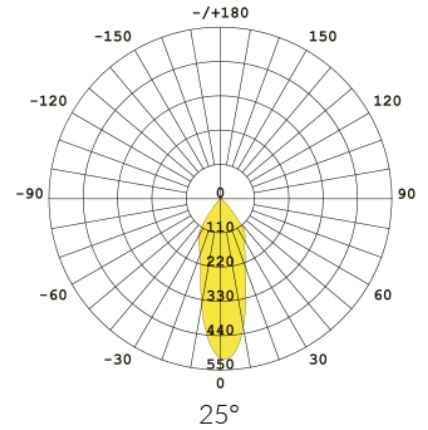

RGB LED Wallwasher

RGB Controller

FEATURES

- Elegant linear wallwasher RGB lighting effect
- High performance Philips 3030 RGB LED
- High quality IP65 external constant 24V power driver
- Smart plug and play design with male and female connector at two ends
- RGB color change via waterproof RGB controller and remote controller
- Multiple beam angle solution for different project application

APPLICATIONS

- Shopping mall, building facade, hotel, restaurant, etc.

SIZE in mm

LIGHT DISTRIBUTION CURVE

Item No.	Power	Input Voltage	Color	LED quantity	Product weight	Product Size
DL-LWW-18W-RGB	18W	AC100-130V	RGB	18PCS	0.8kg	L512*W50*H67mm
DL-LWW-36W-RGB	36W	AC100-130V	RGB	36PCS	1.8kg	L1000*W50*H67mm