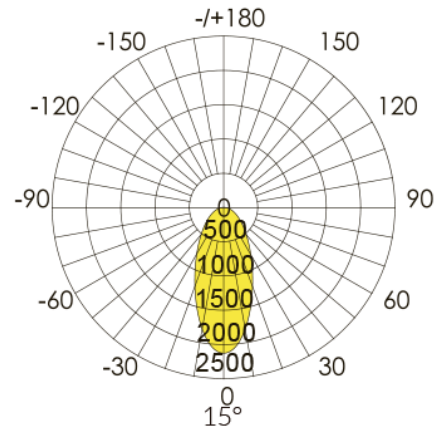

RGBW LED Wallwasher

FEATURES

- Elegant linear wallwasher RGBW lighting effect
- High performance Epistar chip ceramic base 3535 RGBW LED
- High quality IP65 external constant 24V power driver
- Smart plug and play design with male and female connector at two ends with 60cm cable
- RGB color change via waterproof RGB controller and remote controller
- Multiple beam angle solution for different project application

APPLICATIONS

- Shopping mall, building facade, hotel, restaurant, etc.

LIGHT DISTRIBUTION CURVE

SIZE in mm

| Item No. | Power | Input Voltage | Color | LED quantity | Product weight | Product Size |
|-----------------|-------|---------------|-------|--------------|----------------|----------------|
| DL-LWW-72W-RGBW | 72W | AC100-130V | RGBW | 24pcs/ 72pcs | 5kg | L512*W50*H67mm |