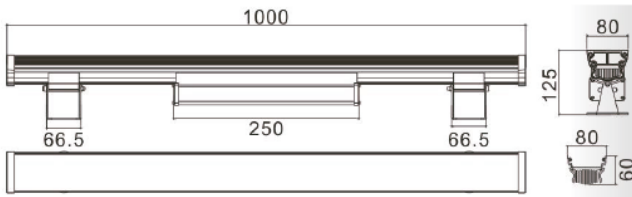

RGBW LED Wallwasher

FEATURES

- Elegant linear wallwasher RGBW lighting effect
- High performance Epistar chip ceramic base 3535 RGBW LED
- High quality IP65 external constant 24V power driver
- Smart plug and play design with male and female connector at two ends with 60cm cable
- RGB color change via waterproof RGB controller and remote controller
- Multiple beam angle solution for different project application

APPLICATIONS

- Shopping mall, building facade, hotel, restaurant, etc.

LIGHT DISTRIBUTION CURVE

SIZE in mm

| Item No. | Power | Input Voltage | Color | LED quantity | Product weight | Product Size |
|-----------------|-------|---------------|-------|--------------|----------------|----------------|
| DL-LWW-72W-RGBW | 72W | AC100-130V | RGBW | 24pcs/ 72pcs | 5kg | L512*W50*H67mm |