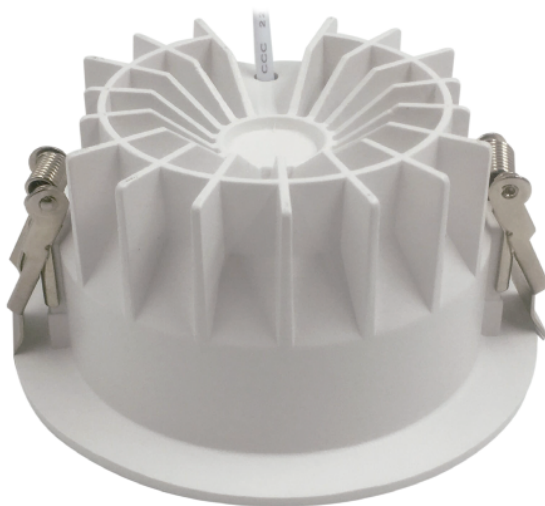

COB Downlight E Series

FEATURES

- Elegant housing with anti-glare design
- High performance CITIZEN COB
- Uniform & smooth lighting effect
- High reliable UL approved power driver
- White color robust aluminum housing with external heat management
- Dimming option: Triac, 0-10V

APPLICATIONS

- Shopping mall, retail store, hotel, supermarket, etc.

SIZE in mm

LIGHT DISTRIBUTION CURVE

Item No.	Power	Input Voltage	Lumen Flux	Cutout size	Product size (D*H)
DL-DLE-12W	12W	AC100-277V	700lm±5%	ø100-105mm	ø115*65mm
DL-DLE-20W	20W	AC100-277V	1,400lm±5%	ø125-130mm	ø140*80mm
DL-DLE-30W	30W	AC100-277V	2,400lm±5%	ø145-150mm	ø160*85mm
DL-DLE-40W	40W	AC100-277V	3,200lm±5%	ø180-185mm	ø198*98mm
DL-DLE-50W	50W	AC100-277V	4,00lm±5%	ø215-220mm	ø230*102mm