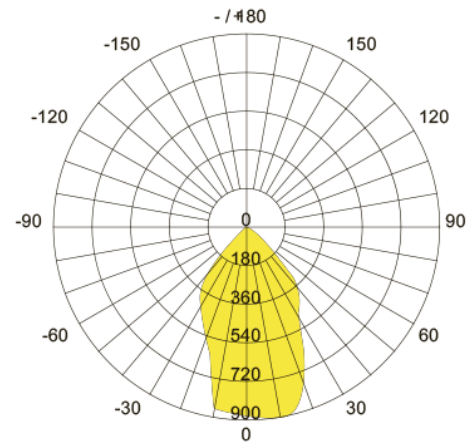

APPLICATIONS

- Shopping mall, retail store, hotel, supermarket, etc.

SIZE in mm

LIGHT DISTRIBUTION CURVE

Item No.	Power	Input Voltage	Lumen Flux	Cutout size	Product size (D*H)
DL-DLE-12W	12W	AC100-277V	700lm±5%	ø100-105mm	ø115*65mm
DL-DLE-20W	20W	AC100-277V	1,400lm±5%	ø125-130mm	ø140*80mm
DL-DLE-30W	30W	AC100-277V	2,400lm±5%	ø145-150mm	ø160*85mm
DL-DLE-40W	40W	AC100-277V	3,200lm±5%	ø180-185mm	ø198*98mm
DL-DLE-50W	50W	AC100-277V	4,00lm±5%	ø215-220mm	ø230*102mm

CCT: 2700K/3000K/3500K/4000K