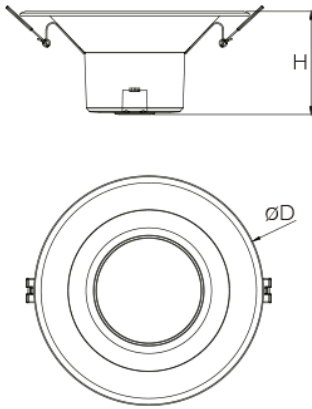

APPLICATIONS

- Shopping mall, retail store, hotel, supermarket, etc.

SIZE in mm

LIGHT DISTRIBUTION CURVE

Item No.	Power	Input Voltage	Lumen Flux	Cutout size	Product size (D*H)
DL-DLE-12W	12W	AC100-277V	700lm±5%	ø100-105mm	ø115*65mm
DL-DLE-20W	20W	AC100-277V	1,400lm±5%	ø125-130mm	ø140*80mm
DL-DLE-30W	30W	AC100-277V	2,400lm±5%	ø145-150mm	ø160*85mm
DL-DLE-40W	40W	AC100-277V	3,200lm±5%	ø180-185mm	ø198*98mm
DL-DLE-50W	50W	AC100-277V	4,00lm±5%	ø215-220mm	ø230*102mm