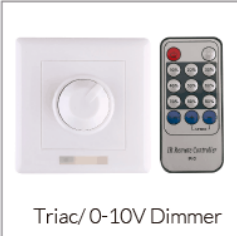

COB Downlight D Series

FEATURES

- High brightness COB LED downlight with smart size
- High performance CITIZEN COB
- Uniform & smooth lighting effect
- High reliable UL approved power driver
- Robust aluminum housing with excellent heat management
- Dimming option: Triac, 0-10V
- Damp location installation version optional

APPLICATIONS

- Shopping mall, retail store, hotel, convention center, etc.

SIZE in mm

LIGHT DISTRIBUTION CURVE

Item No.	Power	Input Voltage	Lumen Flux	Cutout size	Product size (D*H)
DL-DLD-35W	35W	AC100-277V	3,000LM±5%	125mm	ø138*H121mm
DL-DLD-40W	40W	AC100-277V	3,400LM±5%	170mm	ø190*H113mm
DL-DLD-50W	50W	AC100-277V	4,400LM±5%	170mm	ø190*H113mm
DL-DLD-60W	60W	AC100-277V	5,400LM±5%	200mm	ø230*H140mm