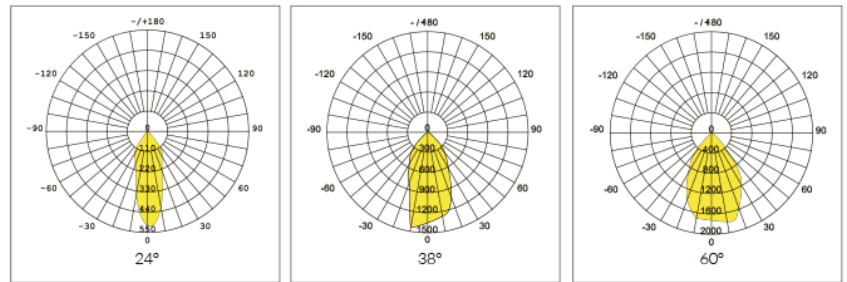

APPLICATIONS

- Shopping mall, retail store, hotel, convention center, etc.

SIZE in mm

LIGHT DISTRIBUTION CURVE

Item No.	Power	Input Voltage	Lumen Flux	Cutout size	Product size (D*H)
DL-DLD-35W	35W	AC100-277V	3,000LM±5%	125mm	ø138*H121mm
DL-DLD-40W	40W	AC100-277V	3,400LM±5%	170mm	ø190*H113mm
DL-DLD-50W	50W	AC100-277V	4,400LM±5%	170mm	ø190*H113mm
DL-DLD-60W	60W	AC100-277V	5,400LM±5%	200mm	ø230*H140mm