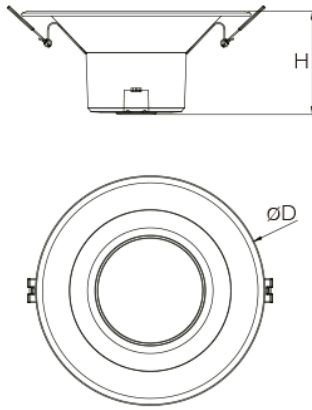

APPLICATIONS

- Shopping mall, retail store, hotel, convention center, etc.

SIZE in mm

LIGHT DISTRIBUTION CURVE

Item No.	Power	Input Voltage	Lumen Flux	Cutout size	Product size (D*H)
DL-DLD-35W	35W	AC100-277V	3,000LM±5%	125mm	ø138*H121mm
DL-DLD-40W	40W	AC100-277V	3,400LM±5%	170mm	ø190*H113mm
DL-DLD-50W	50W	AC100-277V	4,400LM±5%	170mm	ø190*H113mm
DL-DLD-60W	60W	AC100-277V	5,400LM±5%	200mm	ø230*H140mm