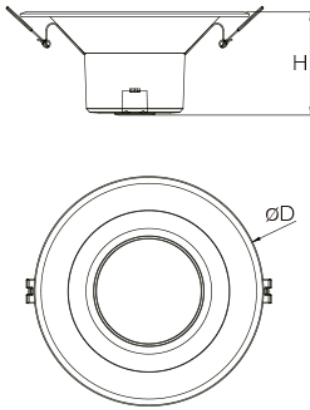

APPLICATIONS

- Shopping mall, retail store, hotel, convention center, etc.

SIZE in mm

LIGHT DISTRIBUTION CURVE

Item No.	Power	Input Voltage	Lumen Flux	Cutout size	Product size (D*H)
DL-DLH-50W	50W	AC100-277V	4,250LM±5%	ø160mm	ø175*H130mm
DL-DLH-80W	80W	AC100-277V	7,200LM±5%	ø200mm	ø225*H170mm
DL-DLH-100W	100W	AC100-277V	9,000LM±5%	ø200mm	ø225*H170mm