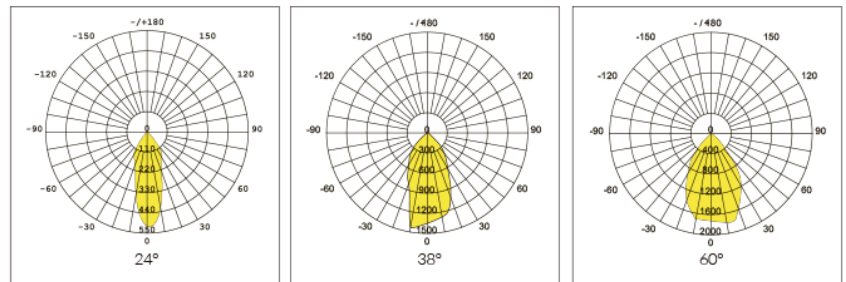

APPLICATIONS

- Shopping mall, retail store, hotel, convention center, etc.

SIZE in mm

LIGHT DISTRIBUTION CURVE

Item No.	Power	Input Voltage	Lumen Flux	Cutout size	Product size (D*H)
DL-DLH-50W	50W	AC100-277V	4,250LM±5%	ø160mm	ø175*H130mm
DL-DLH-80W	80W	AC100-277V	7,200LM±5%	ø200mm	ø225*H170mm
DL-DLH-100W	100W	AC100-277V	9,000LM±5%	ø200mm	ø225*H170mm