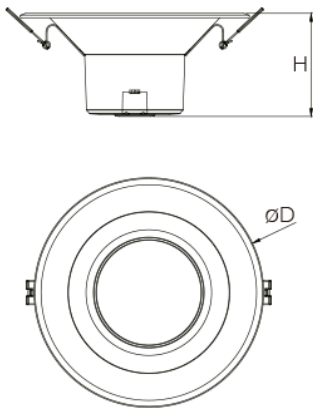

COB Downlight W Series

FEATURES

- IP65 Waterproof compact and elegant design
- High quality LM80 approved 2835SMD
- Uniform & smooth lighting effect
- High reliable UL approved power driver

APPLICATIONS

- Damp location like bath room, Kitchen, toilet, etc.

SIZE in mm

LIGHT DISTRIBUTION CURVE

Item No.	Power	Input Voltage	Lumen Flux	Cutout size	Product size (D*H)
DL-DLW-8W	8W	AC100-277V	650LM±5%	80mm	ø90*75mm
DL-DLW-15W	15W	AC100-277V	120LM±5%	95mm	ø110*80mm