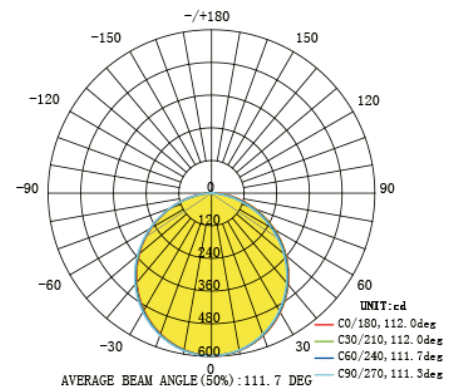

SIZE in mm

LIGHT DISTRIBUTION CURVE

Item No.	Power	Input Voltage	Lumen Flux	Cutout size	Product size (D*H)
DL-DLW-8W	8W	AC100-277V	650LM±5%	80mm	ø90*75mm
DL-DLW-15W	15W	AC100-277V	120LM±5%	95mm	ø110*80mm

CCT: 3000K/4000K/6000K