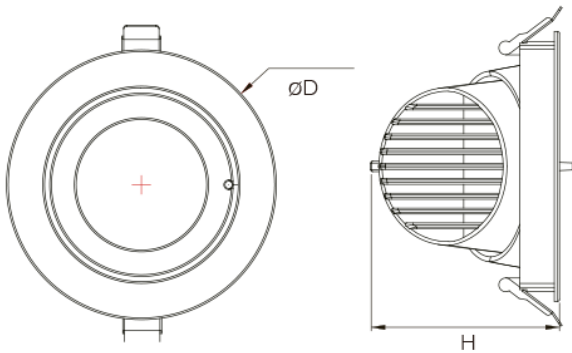

COB Downlight G Series

FEATURES

- Adjustable lighting direction with Horizontal 350°& Vertical 25°
- High performance CITIZEN COB
- Uniform & smooth lighting effect
- High reliable UL approved power driver
- 3 types of optical beam angle solution
- Dimming option: Triac, 0-10V

APPLICATIONS

- Shopping mall, retail store, hotel,supermarket, etc.

SIZE in mm

LIGHT DISTRIBUTION CURVE

Item No.	Power	Input Voltage	Lumen Flux	Product weight	Cutout size	Product size (D*H)	Packing CTN size
DL-DLG-15W	15W	AC100-277V	1200lm±5%	0.4kg	ø98-100mm	ø108*80mm	620*255*470mm (50pcs/CTN)
DL-DLG-30W	30W	AC100-277V	2600lm±5%	1kg	ø127-130mm	ø138*120mm	490*325*440mm (18pcs/CTN)
DL-DLG-40W	40W	AC100-277V	3,600lm±5%	1.4kg	ø153-157mm	ø164*145mm	560*375*320mm (12pcs/CTN)