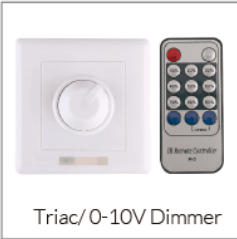

COB Downlight G Series

FEATURES

- Adjustable lighting direction with Horizontal 350°& Vertical 25°
- High performance CITIZEN COB
- Uniform & smooth lighting effect
- High reliable UL approved power driver
- 3 types of optical beam angle solution
- Dimming option: Triac, 0-10V

APPLICATIONS

- Shopping mall, retail store, hotel,supermarket, etc.

SIZE in mm

LIGHT DISTRIBUTION CURVE

Item No.	Power	Input Voltage	Lumen Flux	Product weight	Cutout size	Product size (D*H)	Packing CTN size
DL-DLG-15W	15W	AC100-277V	1200lm±5%	0.4kg	ø98-100mm	ø108*80mm	620*255*470mm (50pcs/CTN)
DL-DLG-30W	30W	AC100-277V	2600lm±5%	1kg	ø127-130mm	ø138*120mm	490*325*440mm (18pcs/CTN)
DL-DLG-40W	40W	AC100-277V	3,600lm±5%	1.4kg	ø153-157mm	ø164*145mm	560*375*320mm (12pcs/CTN)