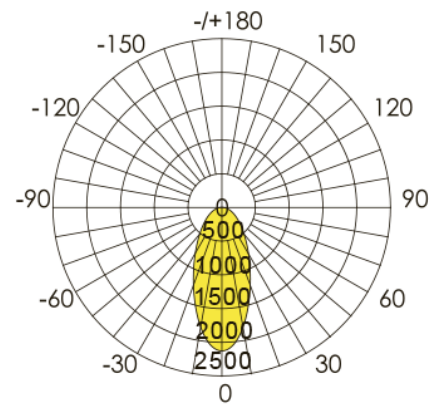

COB Downlight G Series

FEATURES

- Adjustable lighting direction with Horizontal 350°& Vertical 25°
- High performance CITIZEN COB
- Uniform & smooth lighting effect
- High reliable UL approved power driver
- 3 types of optical beam angle solution
- Dimming option: Triac, 0-10V

APPLICATIONS

- Shopping mall, retail store, hotel,supermarket, etc.

SIZE in mm

LIGHT DISTRIBUTION CURVE

Item No.	Power	Input Voltage	Lumen Flux	Product weight	Cutout size	Product size (D*H)	Packing CTN size
DL-DLG-15W	15W	AC100-277V	1200lm±5%	0.4kg	ø98-100mm	ø108*80mm	620*255*470mm (50pcs/CTN)
DL-DLG-30W	30W	AC100-277V	2600lm±5%	1kg	ø127-130mm	ø138*120mm	490*325*440mm (18pcs/CTN)
DL-DLG-40W	40W	AC100-277V	3,600lm±5%	1.4kg	ø153-157mm	ø164*145mm	560*375*320mm (12pcs/CTN)