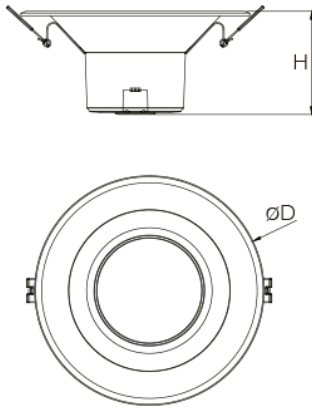

APPLICATIONS

- Shopping mall, retail store, hotel, supermarket, etc.

SIZE in mm

LIGHT DISTRIBUTION CURVE

| Item No. | Power | Input Voltage | Lumen Flux | Product weight | Cutout size | Product size (D*H) | Packing CTN size |
|-------------|-------|---------------|------------|----------------|-------------|--------------------|------------------------------|
| DL-DLX-015W | 15W | AC100-277V | 1,050LM±5% | 0.4kg | 70mm | ø95*90mm | 500*480*230mm (40pcs/CTN) |
| DL-DLX-020W | 20W | AC100-277V | 1,700LM±5% | 0.6kg | 90mm | ø115*82mm | 550*310*310mm (20pcs/CTN) |
| DL-DLX-030W | 30W | AC100-277V | 2,600LM±5% | 0.88kg | 125mm | ø140*90mm | 650*360*360mm (20pcs/CTN) |
| DL-DLX-040W | 40W | AC100-277V | 3,300LM±5% | 1.25kg | 145mm | ø160*958mm | 700*405*405mm (20pcs/CTN) |