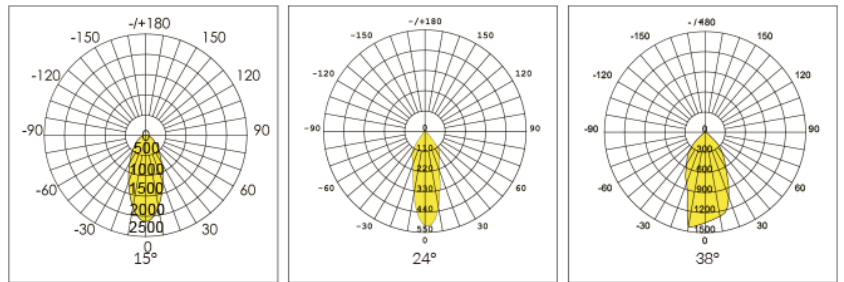

COB Downlight X Series

FEATURES

- Adjustable lighting direction with Horizontal 350° & Vertical 25°
- High performance CITIZEN COB
- Uniform & smooth lighting effect
- High reliable UL approved power driver
- 3 types of optical beam angle solution
- Dimming option: Triac, 0-10V

APPLICATIONS

- Shopping mall, retail store, hotel, supermarket, etc.

SIZE in mm

LIGHT DISTRIBUTION CURVE

| Item No. | Power | Input Voltage | Lumen Flux | Product weight | Cutout size | Product size (D*H) | Packing CTN size |
|-------------|-------|---------------|------------|----------------|-------------|--------------------|------------------------------|
| DL-DLX-015W | 15W | AC100-277V | 1,050LM±5% | 0.4kg | 70mm | ø95*90mm | 500*480*230mm (40pcs/CTN) |
| DL-DLX-020W | 20W | AC100-277V | 1,700LM±5% | 0.6kg | 90mm | ø115*82mm | 550*310*310mm (20pcs/CTN) |
| DL-DLX-030W | 30W | AC100-277V | 2,600LM±5% | 0.88kg | 125mm | ø140*90mm | 650*360*360mm (20pcs/CTN) |
| DL-DLX-040W | 40W | AC100-277V | 3,300LM±5% | 1.25kg | 145mm | ø160*958mm | 700*405*405mm (20pcs/CTN) |