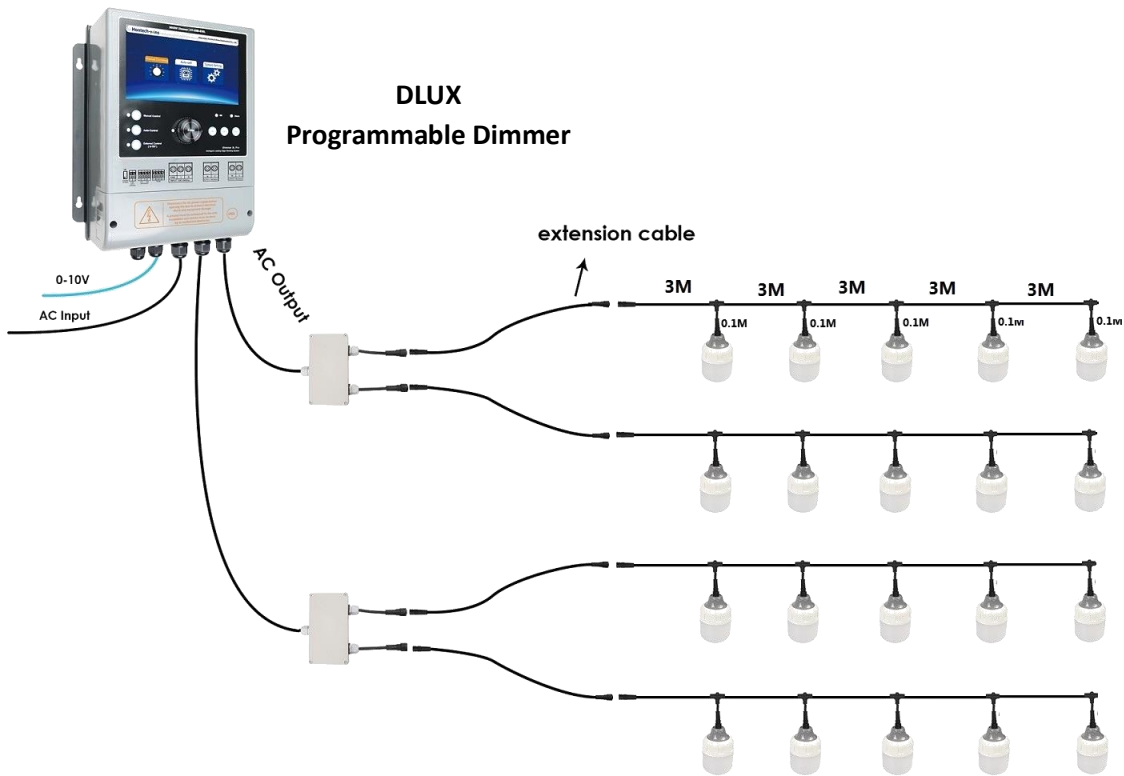

#### False colors [lx]

## 5. Connection & installation

1 Broiler house total need 196pcs LED bulbs, total 3 line IP67 DLP19 LED Bulbs.

DLUX Programmable Dimmer 3L 3000W control 196pcs LED bulbs total. LED bulbs can be dim from 1% to 100% to adjust the LUX on the Ground.

Controlling by the dimmer, farmer can set up its lighting program then the bulbs will Auto-change the brightness based on the lighting program setting.

DLP19 Cable