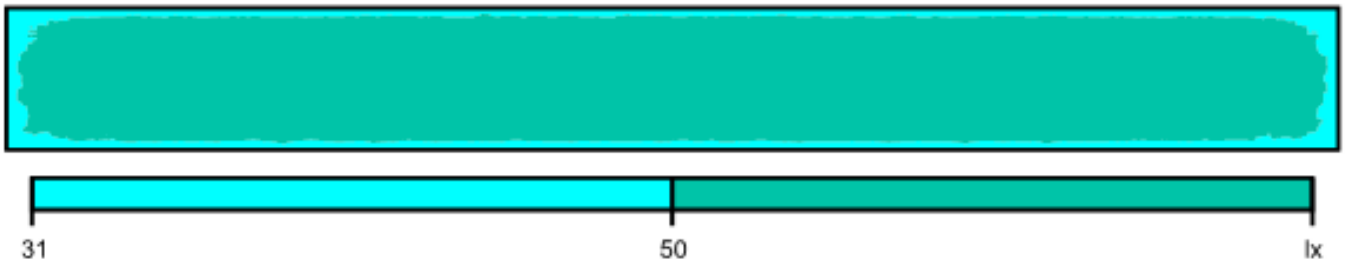

False colors [lx]