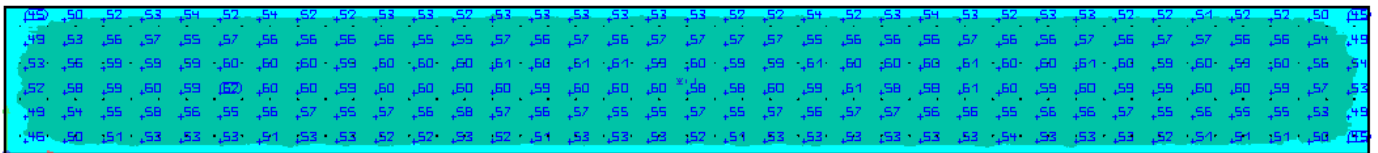

#### Lux On the Ground Perpendicular illuminance (Surface)

Mean (actual): 55.4 lx, Min: 32.2 lx, Max:62.4lx, Min/average: 0.58, Min/max: 0.52