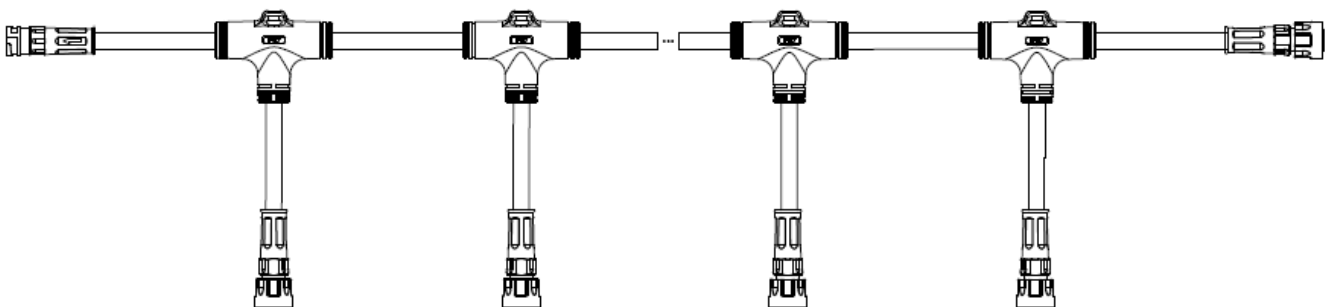

5. Connection & installation

1 Broiler house total need 196pcs LED bulbs, total 3 line IP67 DLP19 LED Bulbs.

DLUX Programmable Dimmer 3L 3000W control 196pcs LED bulbs total. LED bulbs can be dim from 1% to 100% to adjust the LUX on the Ground.

Controlling by the dimmer, farmer can set up its lighting program then the bulbs will Auto-change the brightness based on the lighting program setting.