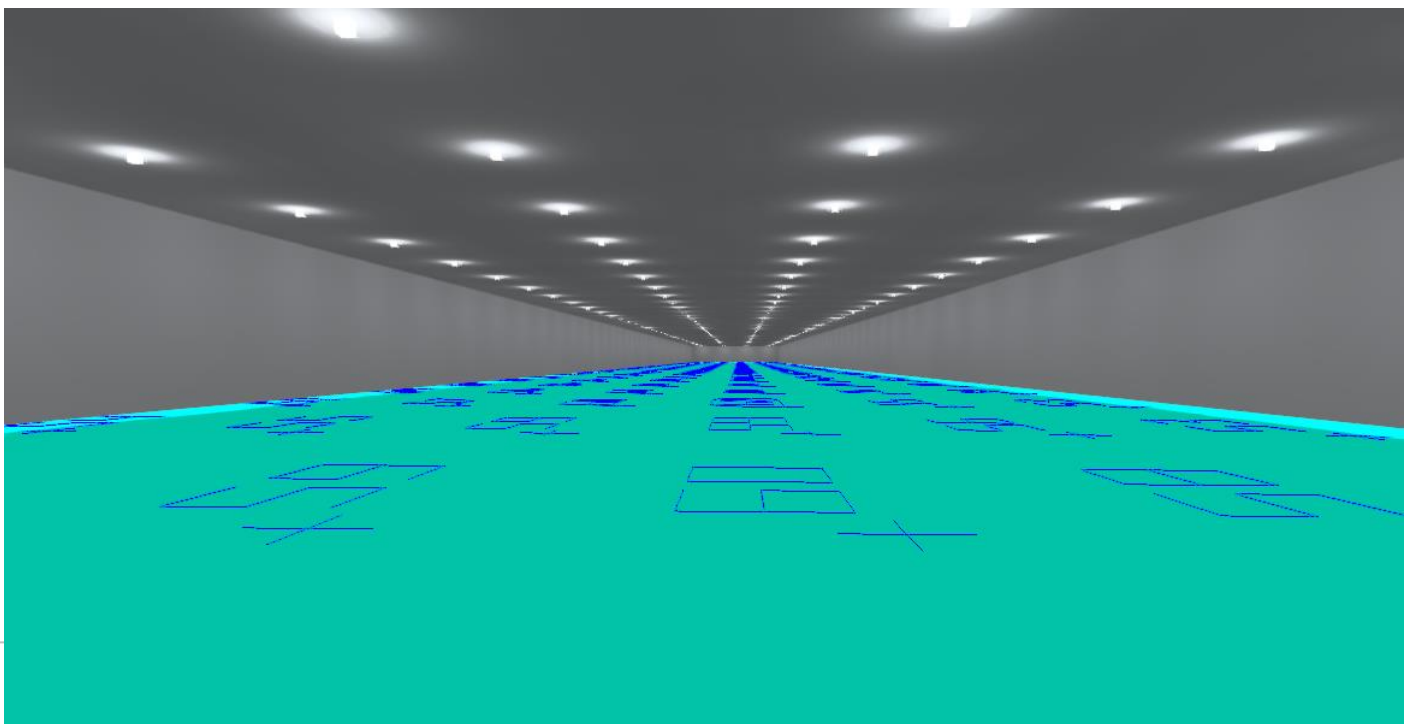

False colors [lx]