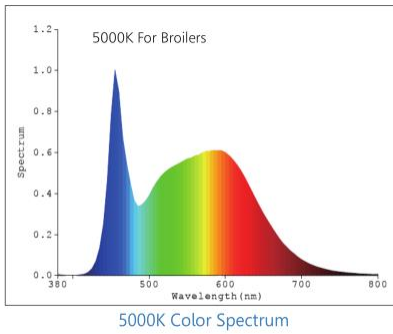

6. Suggested Color Temperature For Broiler

Why 5000K is the suggested color temperature for broiler?

Red color increase food intake, reduces the feather pecking of chick.

Blue color decrease movement when catching the chicken, make it not frightened then improve the quality of chicken meat.

Green Color increases growth rate at an early age by enhancing proliferation of skeletal muscle satellite cells.

LED chips 5000K can help chicken gain more weight.