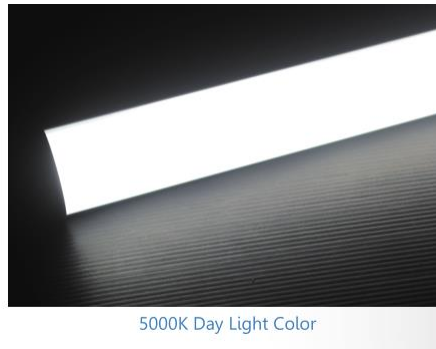

6. Suggested Color Temperature For Broiler

Why 5000K is the suggested color temperature for broiler?

Red color increase food intake, reduces the feather pecking of chick.

Blue color decrease movement when catching the chicken, make it not frightened then improve the quality of chicken meat.

Green Color increases growth rate at an early age by enhancing proliferation of skeletal muscle satellite cells.

LED chips 5000K can help chicken gain more weight.