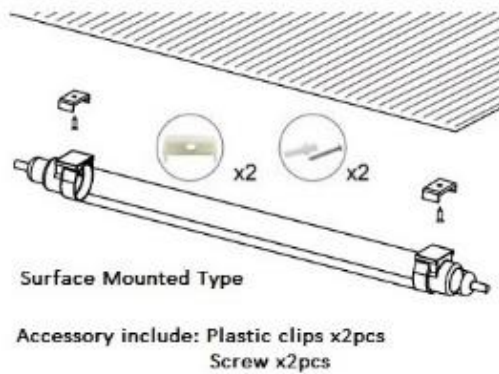

Clips for installation

Please choose one of type clips for tube light installation