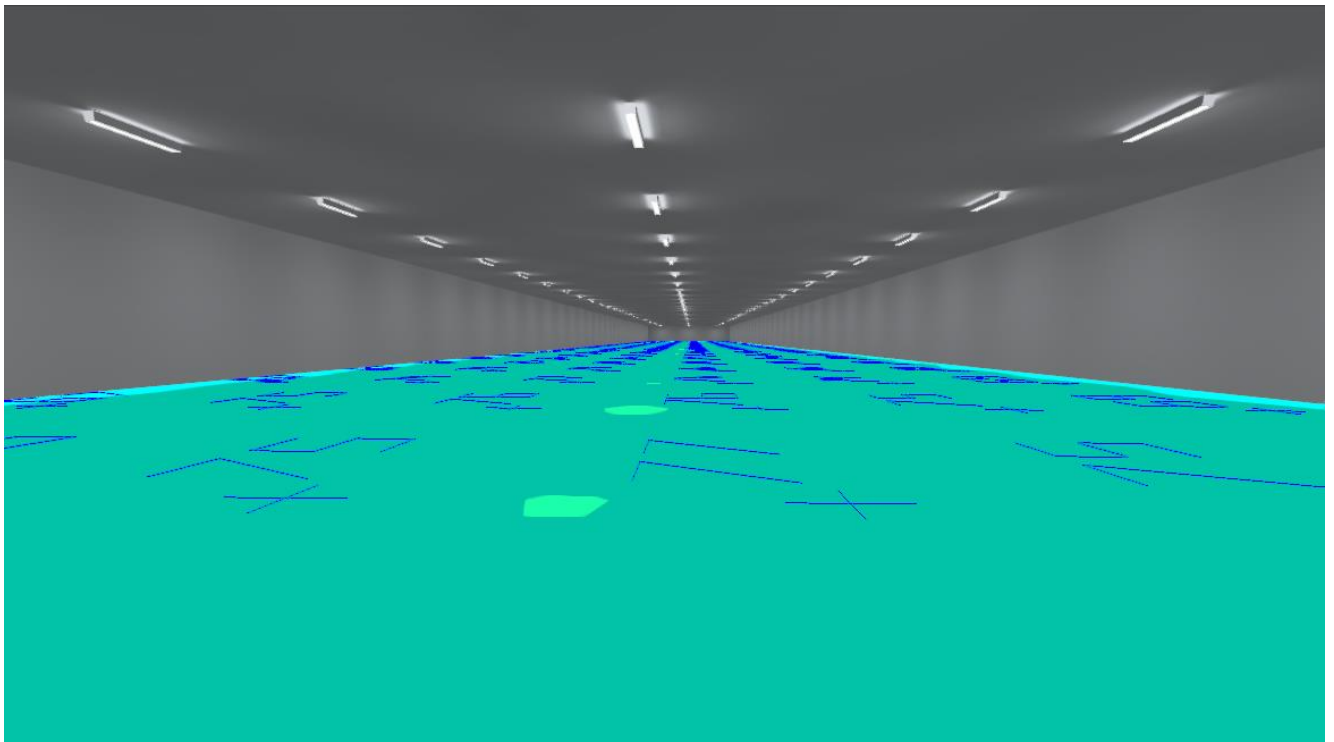

5.Simulation in Dialux

Perpendicular illuminance (Surface)

Mean (actual): 68.4x, Min:29.5 lx, Max: 91.7x, Min/average: 0.43, Min/max: 0.32

159	165	166	167	167	167	167	167	166	167	166	168	167	167	167	168	167	169	168	167	168	168	167	167	168	166	168	166	166	169		
167	173	174	176	175	174	174	175	176	175	175	175	175	174	175	175	174	174	175	175	175	174	175	175	174	175	175	174	172	166		
168	175	177	177	176	176	176	177	177	176	177	178	177	177	176	177	176	177	178	177	178	177	177	176	177	177	176	178	175	175	170	
167	172	174	175	175	174	176	175	175	176	174	175	175	175	176	176	175	175	176	175	174	175	176	175	174	175	175	175	176	173	155	
161	167	170	168	169	169	169	170	170	170	171	170	169	169	169	170	171	169	170	169	168	170	170	170	169	171	168	171	169	170	168	162

False colors [lx]