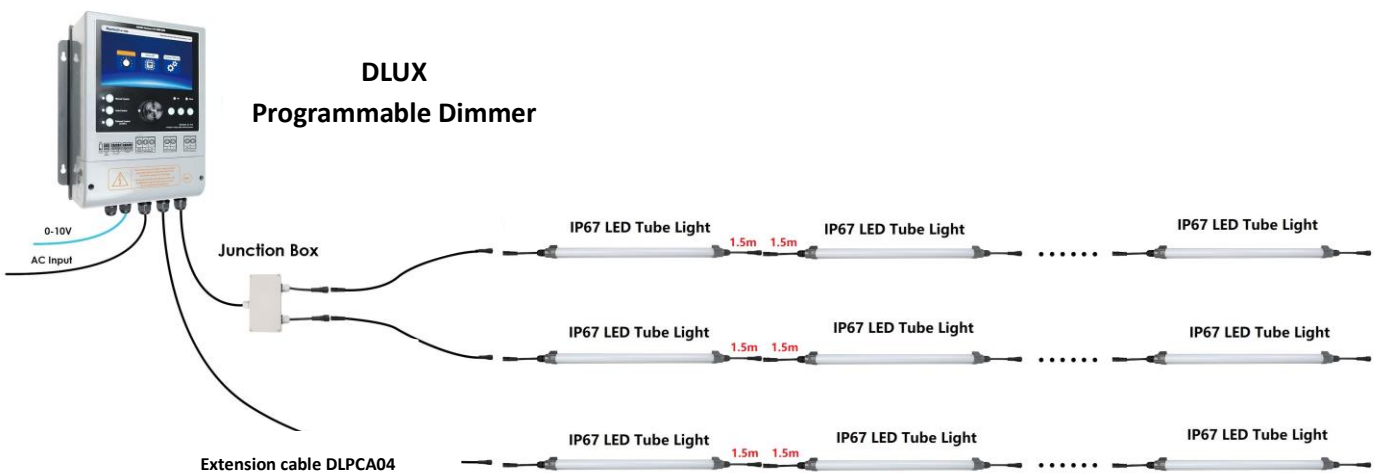

7.Connection & installation

The Broiler house total need 105pcs 18W 5000K 180degree LED tube 220Vac.

Total 3 row* 35pcs in 1 Broiler house

LED tube easy to installation and connection, its easier installation and replace, save labor cost.

DLUX Programmable Dimmer 3000W control 105pcs LED lights total. LED bulbs can be dim from 1% to 100% to adjust the LUX on the Ground.

3000W Manual Dimmer with 0-10V signal, can be external controlled by computer which with 0-10V.